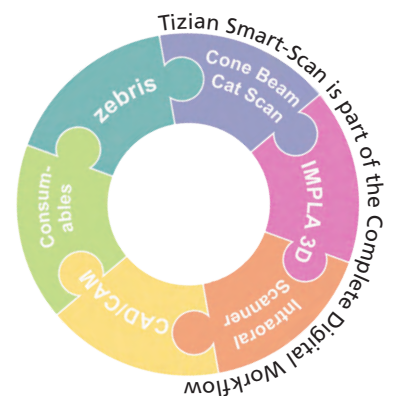

All prices are to be understood ex works 61191 Rosbach/Germany. These prices are based upon the regular export prices, not on list prices or special dealer discounts. Offer subject to goods being unsold and to our final confirmation. Our General Terms printed on the last page of our Export Catalog are valid.

Schütz Dental GmbH • Dieselstr. 5-6 • 61191 Rosbach/Germany

Tel.: +49 (0) 6003 814-365 • Fax: +49 (0) 6003 814-907

www.schuetz-dental.com • export@schuetz-dental.com

SCHÜTZ **DENTAL GROUP**