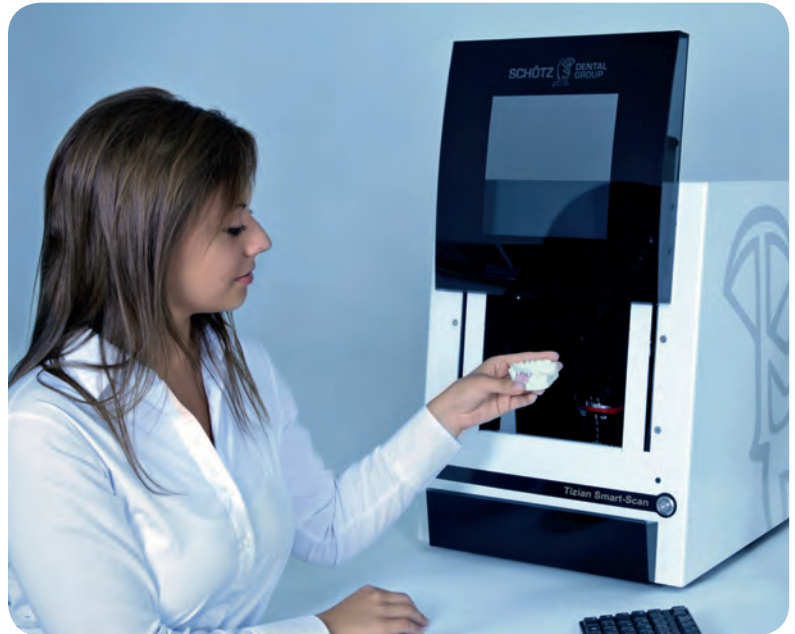

# The fastest and best Tizian scanner!

## Experience Tizian Smart-Scan live!

### Tizian Smart-Scan's advantages:

- » Needs fewer scans to record a complete jaw with higher precision
- » Software: Reduced matching time, faster data upload, new filters and a new calibration method for highly precise STL-files
- » Open export of STL-files for more independence
- » Very compact system:  
43 cm x 52.5 cm x 47 cm
- » Suitable for many articulator systems
- » Compatible with the Complete Digital Workflow
- » Large field of view
- » Shorter scan times
- » High precision scan results even with large-span restorations such as bars and implant-supported bridges